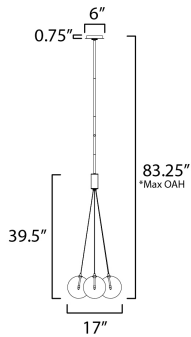

PRODUCT DESCRIPTION

Clusters of glass globes in various sizes and color are suspended from a central point and burst outward. Configurations include a 4-Light, 9-Light, and 12-Light cluster and can be mounted close to the ceiling or included down rods to extend the height. Choose from options of Clear or Frosted glass globe clusters paired with Satin Nickel frames for an airy transitional design or be bold with Mirror Smoked glass or a varied combination of the glass including amber tinted suspended on a Matte Black frame with thin black cables. Small-scaled LED G4 lamps are included with the fixtures and centered in the glass accentuating the scale of the glass.

MEASUREMENTS

DIMENSION : 17" L x 17" W x 39.5" H
 MAX OAH : 83.25" OAH
 CANOPY : 6" W x 0.75" H x 6" L
 HANGING WEIGHT : 5.94 lb

LAMPING

INPUT VOLTAGE : 120V
 LUMENS : 720 Rated (580 Del.)
 BULB : 4 x 1.8W LED G4 , 7W Total
 BULB INCLUDED : (Included)
 DIMMABLE : Y
 CRI : 90 CRI
 COLOR_TEMP : 3000K

*max overall height

FINISHES OPTION

-  Black (BK)
-  Satin Nickel (SN)

GLASS

Translucent Frost 54

MATERIAL

Steel, Glass

RATINGS